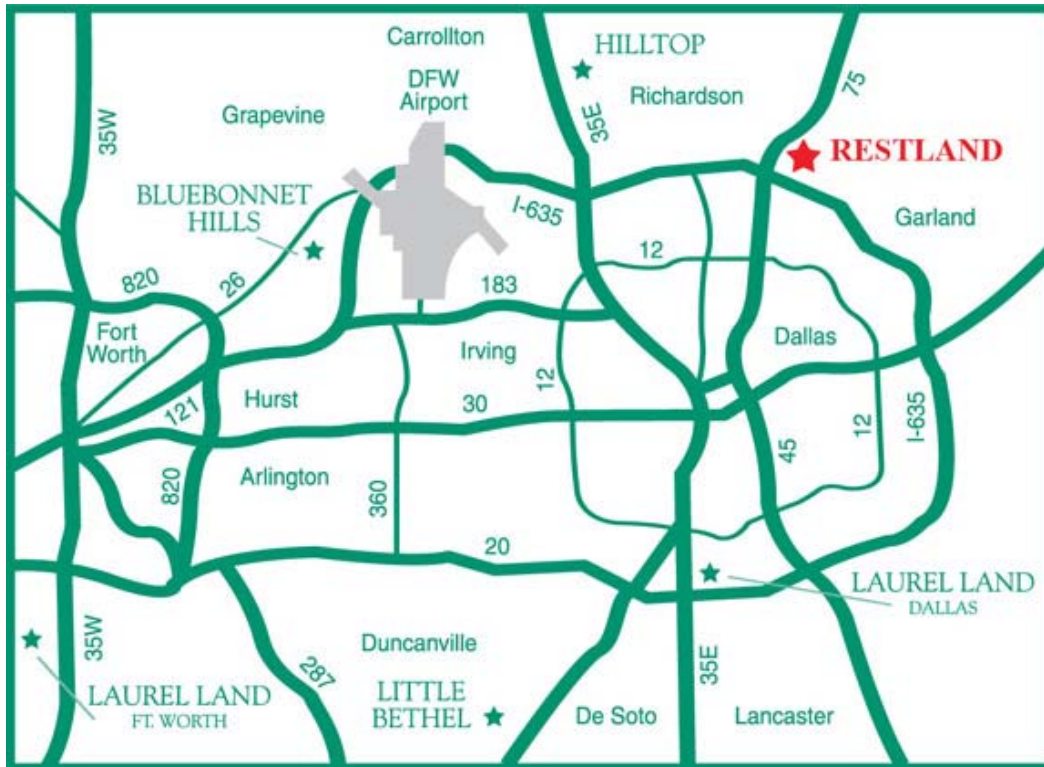

Restland Funeral Home and Memorial Park

13005 Greenville Ave.

Dallas, Texas 75243

(972) 238-7111

Restland Funeral Home is located at the northwest corner of Greenville Avenue and Restland Road. Built in 1957, the funeral home is a 30,000 square-foot, full-service facility, capable of assisting families both locally and throughout the world. The funeral home includes 22 staterooms and the 250 seat Memorial Chapel.

Restland Memorial Park, located on the west side of Greenville Avenue and both north and south of Restland Road, is the second-largest cemetery in North America. The cemetery contains approximately 350 developed acres with over 135,000 interments/entombments and over 300,000 property owners.